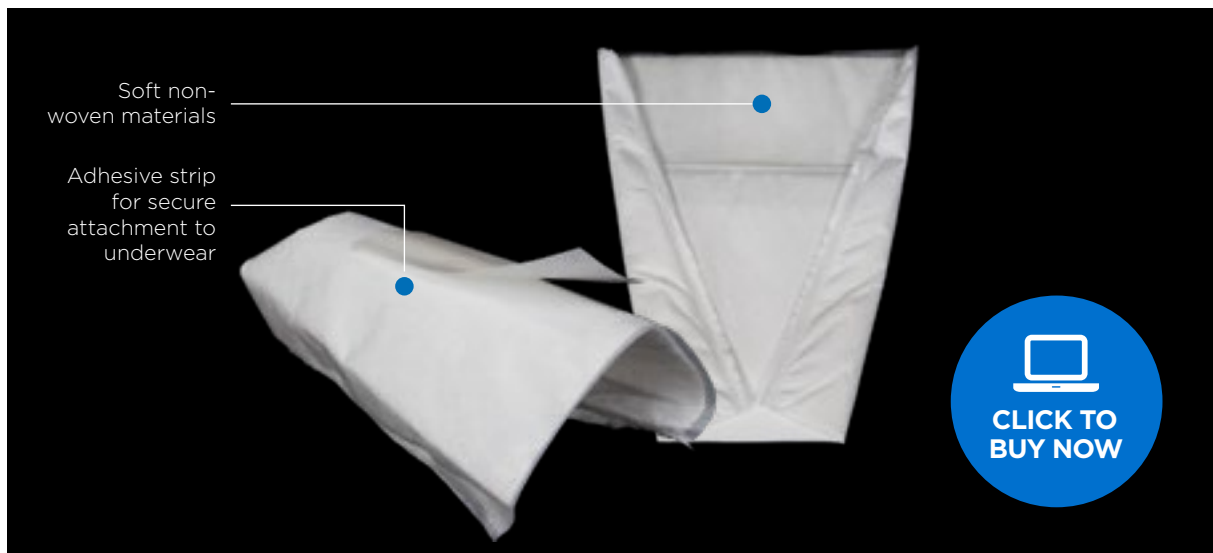

Your Vision Is Our Goal

ManeZe

ManeZe Pouches

Manage Mild Male Incontinence

ProSys
International Ltd

MANAGE MILD MALE INCONTINENCE

Convenient Waste Management

ManeZe is possibly the most effective and comfortable male incontinence device available. This product is particularly useful to those men who suffer from mild incontinence. ManeZe incorporates the ultra-efficient AbsorbeZe core for maximum absorbency.

- Prevent leakages
- Discreet in use and disposal
- Keeps area dry and helps maintain good skin condition
- Contains and reduces odours
- Avoid embarrassment

*Pouches must not be disposed of down the toilet. Use suitable waste collection.